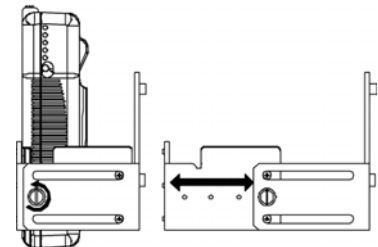

For instructions on how to fit your A-SWR directly to a camera or via a BKW-601 follow the simple steps listed below.

- 1/ Remove the two adjustable side-arms by loosening the side hand-screws
- 2/ Align the side-arms with the camera or BKW-601 securing points and secure using the (M2.6 L5) screws (*supplied*)
- 3/ Reattach the rear bracket to the side-arms, align to desired length and tighten the hand-screws.
- 4/ The rear bracket is supplied with 4 x detachable boss's each with an internal thread which are used if the Wireless Receiver it to be attached via screws. If a flat surface is required simply remove the boss's

Fig (1). Fitting to camera or to BKW-601 (M.2.6 x 5mm x 4 pcs)

Fig (2). Hand-screws
 Adjust the depth of the bracket to one of the 4 settings to suit the batteries used.

IDX Technology

In Japan / Asia

IDX Company, Ltd.
 6-28-11 Shukugawara, Tama-ku,
 Kawasaki-Shi, Kanagawa-ken
 214-0012, Japan
 Tel +81-(0)44-850-8801
 Fax +81-(0)44-850-8838
 E-mail idx.japan@idx.tv