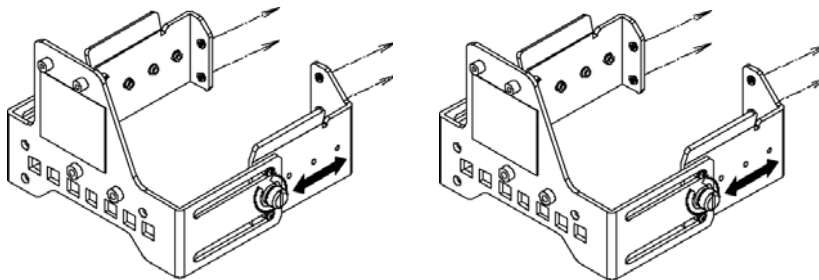

For instructions on how to fit your A-SWR directly to a camera or via a BKW-601 follow the simple steps listed below.

- 1/ Remove the two adjustable side-arms by loosening the side hand-screws
- 2/ Align the side-arms with the camera or BKW-601 securing points and secure using the (M2.6 L5) screws (*supplied*)
- 3/ Reattach the rear bracket to the side-arms, align to desired length and tighten the hand-screws.
- 4/ The rear bracket is supplied with 4 x detachable boss's each with an internal thread which are used if the Wireless Receiver it to be attached via screws. If a flat surface is required simply remove the boss's

*** Sony Cameras to which the A-SWR can be fitted directly**

Sony DSR Series (DVCAM)
 Sony DNW Series (Betacam SX)
 Sony DVW Series Digital BETACAM)
 Sony MSR Series (IMX)
 Sony HDW Series (HDCAM)

Sony cameras that will need the BKW-601
 Sony BVW Series (Betacam SP)

Fig (1). Fitting to camera or to BKW-601 (M.2.6 x 5mm x 4 pcs)

Fig (2). Hand-screws
 Adjust the depth of the bracket to one of the 4 settings to suit the batteries used.

IDX Technology

In Japan / Asia

IDX Company, Ltd.
 6-28-11 Shukugawara, Tama-ku,
 Kawasaki-Shi, Kanagawa-ken
 214-0012, Japan
 Tel +81-(0)44-850-8801
 Fax +81-(0)44-850-8838
 E-mail idx.japan@idx.tv